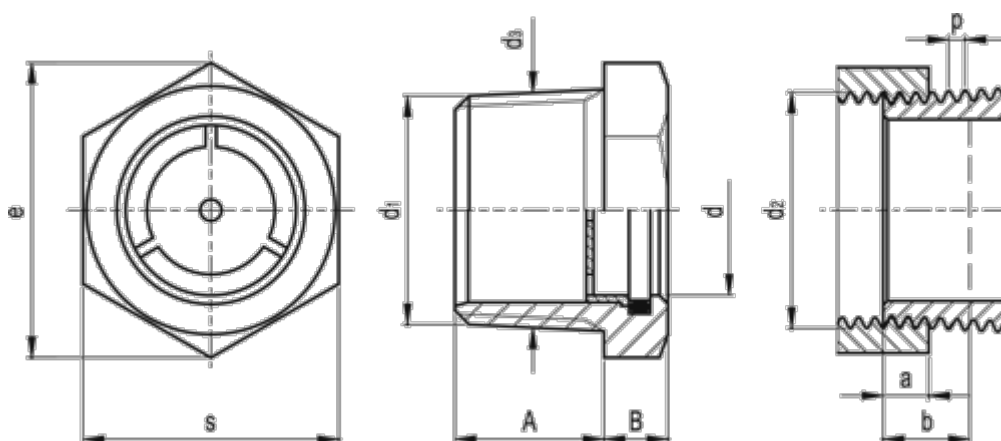

Data Sheet

Article number: 20676529

Description: E+G

Oil level indicator GN 743.7-32-R1 1/4-A

Measures

A = 23

a = 12.7

b = 19.1

B = 9

d = 32

d1 = R 1 1/4

d2 = Rp 1 1/4

d3 = 42.0

e = 51.5

p = 2.309

s = 44.5